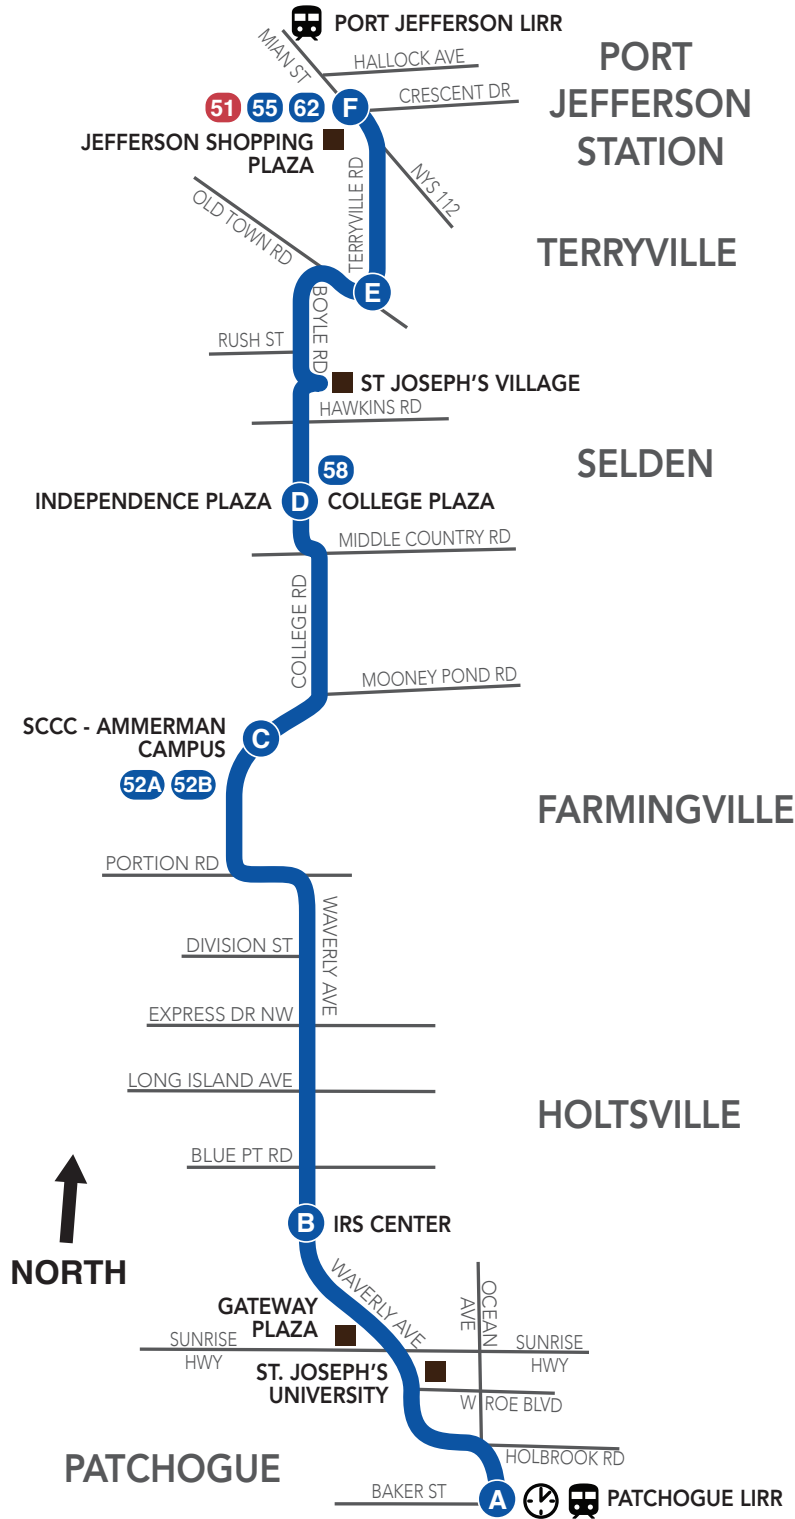

53 **Patchogue
LIRR to
Port Jefferson
Station**

Every 60 Minutes
Every Day

- Patchogue LIRR**
- St. Joseph's University**
- Gateway Plaza**
- Holtsville**
- Farmingville**
- SCCC - Ammerman Campus**
- Selden**
- Terryville**
- Port Jefferson Station**

Weekdays	Weekends and Holidays
Every 60 Minutes	Every 60 Minutes

53 Patchogue LIRR to ROUTE Port Jefferson Station MAP

- Route 53**
 - A **Timepoint**
 - 🕒 **Timed Transfer Location***
 - 2 55 **Available Transfers**
 - LIRR Station**
 - Point of Interest**
- 2 6 51 66
55 77 77Y
- Schematic map.
 Not to scale.
 Timed transfers may not be available to all routes.

WEEKDAYS
Northbound

Towards Port Jefferson
Station

	Patchogue LIRR	Holtsville IRS Center	Selden SCCC - Ammerman Campus	Selden College Plaza	Terryville Terryville Rd / Old Town Rd	Port Jefferson Station NYS 112 / Crescent Dr
 A	B	C	D	E	F	
5:35	5:45	5:56	6:02	6:11	6:19	
6:35	6:45	6:56	7:02	7:11	7:19	
7:35	7:45	7:56	8:02	8:11	8:19	
8:35	8:45	8:56	9:02	9:11	9:19	
9:32	9:42	9:54	10:00	10:11	10:19	
10:33	10:43	10:55	11:01	11:12	11:20	
11:33	11:43	11:55	12:01	12:12	12:20	
12:33	12:43	12:55	1:01	1:12	1:20	
1:33	1:43	1:55	2:01	2:12	2:20	
2:33	2:43	2:55	3:01	3:12	3:20	
3:34	3:44	3:56	4:01	4:12	4:20	
4:34	4:44	4:56	5:01	5:12	5:20	
5:34	5:44	5:56	6:01	6:12	6:20	
6:34	6:44	6:56	7:01	7:12	7:20	
7:35	7:45	7:55	8:01	8:10	8:18	
8:35	8:45	8:55	9:01	9:10	9:18	
9:35	9:45	9:55	10:01	10:10	10:18	